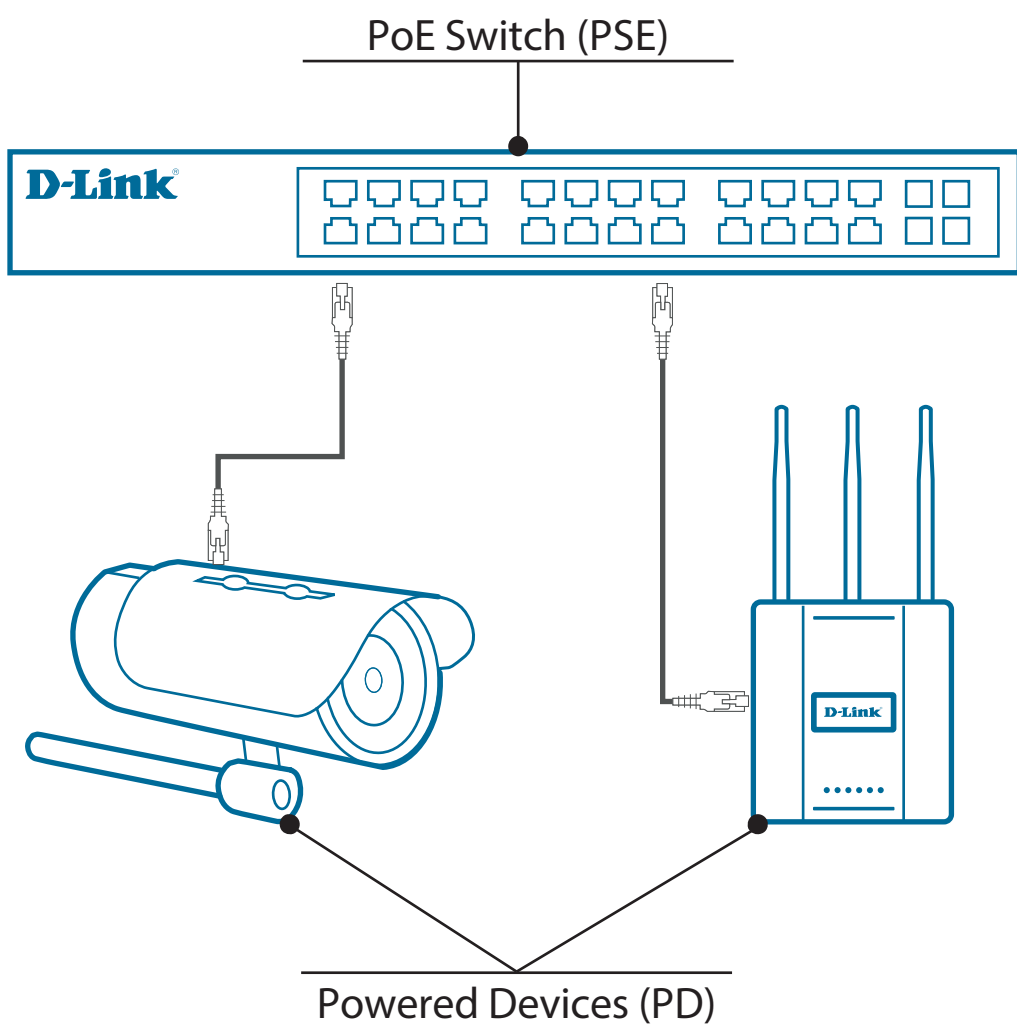

Power over Ethernet

PoE technology allows PSE (Power Sourcing Equipment) to use a single twisted pair Ethernet cable to provide both data and electrical power to PDs (Powered Device) such as wireless access points, network cameras, IP phones, point-of-sale terminals, and other PoE compatible devices. The D-Link range includes over 50 PoE enabled switches, reaching up to 740 Watts per switch with a redundant power supply, making network device installation simpler, safer, and less expensive.

PoE Standards

	PoE 802.3af	PoE+ 802.3at	PoE++ 802.3bt
Maximum power per PSE port	15.4W	30W	90W
Maximum power to PD	12.95W	25.5W	71-90W

Specifications

Power Class	Max. power delivered by PSE	Power available at PD	PD Type	Standard
0	15.4	12.95	1	802.3af
1	4	3.84	1	
2	7	6.49	1	
3	15.4	12.95	1	802.3at
4	30	25.5	2	
5	45	40	3	802.3bt
6	60	51	3	
7	75	62	4	
8	90	71	4	

90W

PoE Connected Lighting Systems

PoE up to 90W per port

Model	Port Count	PoE Ports	PoE Budget	RPS
Smart PoE Switches				
DGS-1100-26MPP/C	24 GE, 2 Combo	20 (802.3at) & 4 (802.3bt)	518W	-
DGS-1100-10MPP/C	8 GE, 2 SFP	6 (802.3at) & 2 (802.3bt)	242W	-